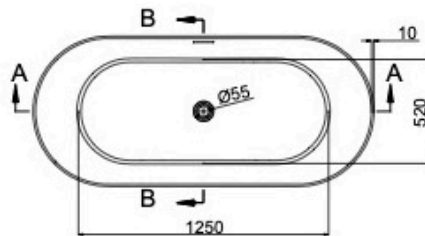

# Nora 1700mm Freestanding Bath

## Product Specifications

Code: NOR-FS-170-GB

Finish: Grey Blue

Barcode: 9339897021029

Primary Material: Sanitary Grade Acrylic

Technical Features: Mounting: Freestanding  
Pop-up Waste Sold Separately

NOR-FS-170-WG  
Warm Grey  
Layered Acrylic