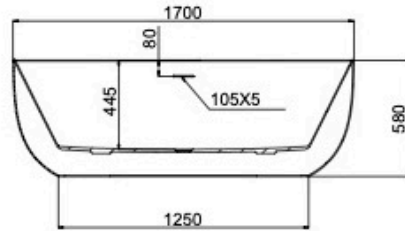

# Nora 1700mm Freestanding Bath

## Product Specifications

Code: NOR-FS-170-GB

Finish: Grey Blue

Barcode: 9339897021029

Primary Material: Sanitary Grade Acrylic

Technical Features: Mounting: Freestanding  
Pop-up Waste Sold Separately

NOR-FS-170-WG  
Warm Grey  
Layered Acrylic