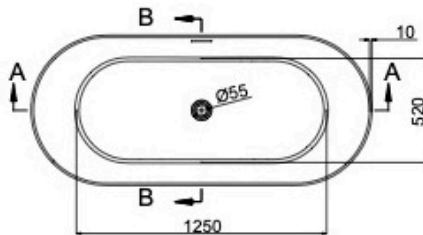

# Nora 1700mm Freestanding Bath

## Product Specifications

**Code:** NOR-FS-170-GW  
**Finish:** Gloss White  
**Barcode:** 9339897021456  
**Primary Material:** Sanitary Grade Acrylic  
**Technical Features:** Mounting: Freestanding  
Pop-up Waste Sold Separately