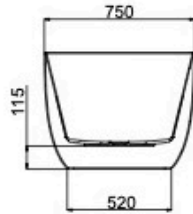

# Nora 1700mm Freestanding Bath

## Product Specifications

**Code:** NOR-FS-170-GW  
**Finish:** Gloss White  
**Barcode:** 9339897021456  
**Primary Material:** Sanitary Grade Acrylic  
**Technical Features:** Mounting: Freestanding  
Pop-up Waste Sold Separately