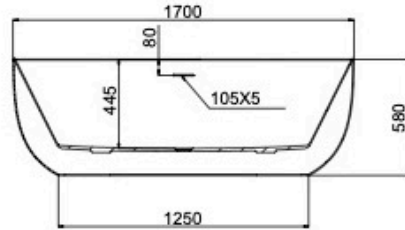

# Nora 1700mm Freestanding Bath

## Product Specifications

**Code:** NOR-FS-170-GW  
**Finish:** Gloss White  
**Barcode:** 9339897021456  
**Primary Material:** Sanitary Grade Acrylic  
**Technical Features:** Mounting: Freestanding  
Pop-up Waste Sold Separately