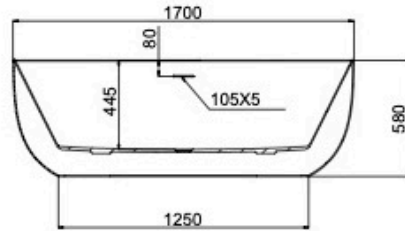

Nora 1700mm Freestanding Bath

Product Specifications

Code: NOR-FS-170-MB
Finish: Matte Black
Barcode: 9339897021074
Primary Material: Sanitary Grade Acrylic
Technical Features: Mounting: Freestanding
Pop-up Waste Sold Separately