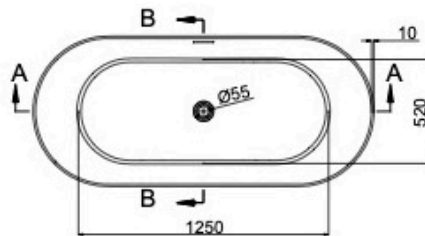

Nora 1700mm Freestanding Bath

Product Specifications

Code: NOR-FS-170-MB
Finish: Matte Black
Barcode: 9339897021074
Primary Material: Sanitary Grade Acrylic
Technical Features: Mounting: Freestanding
Pop-up Waste Sold Separately