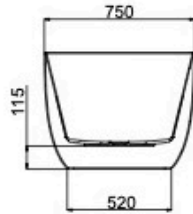

Nora 1700mm Freestanding Bath

Product Specifications

Code: NOR-FS-170-MW
Finish: Matte White
Barcode: 9339897021012
Primary Material: Sanitary Grade Acrylic
Technical Features: Mounting: Freestanding
Pop-up Waste Sold Separately