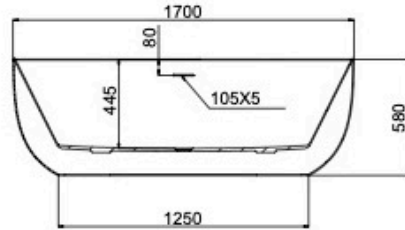

Nora 1700mm Freestanding Bath

Product Specifications

Code: NOR-FS-170-MW
Finish: Matte White
Barcode: 9339897021012
Primary Material: Sanitary Grade Acrylic
Technical Features: Mounting: Freestanding
Pop-up Waste Sold Separately