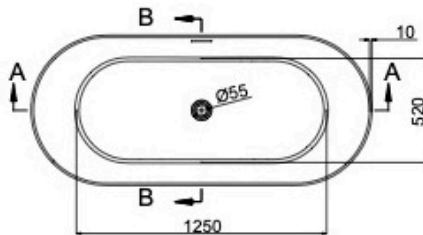

Nora 1700mm Freestanding Bath

Product Specifications

Code: NOR-FS-170-MW
Finish: Matte White
Barcode: 9339897021012
Primary Material: Sanitary Grade Acrylic
Technical Features: Mounting: Freestanding
Pop-up Waste Sold Separately