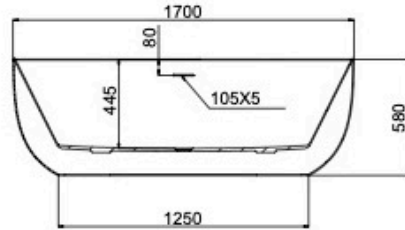

Nora 1700mm Freestanding Bath

Product Specifications

Code: NOR-FS-170-OO
Finish: Outback Orange
Barcode: 9339897021043
Primary Material: Sanitary Grade Acrylic
Technical Features: Mounting: Freestanding
Pop-up Waste Sold Separately