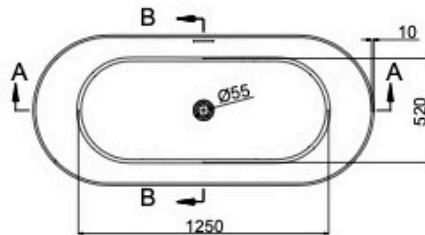

Nora 1700mm Freestanding Bath

Product Specifications

Code: NOR-FS-170-OO
Finish: Outback Orange
Barcode: 9339897021043
Primary Material: Sanitary Grade Acrylic
Technical Features: Mounting: Freestanding
Pop-up Waste Sold Separately