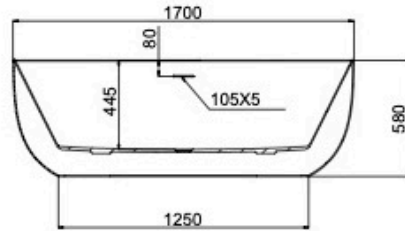

# Nora 1700mm Freestanding Bath

## Product Specifications

**Code:** NOR-FS-170-WG  
**Finish:** Warm Grey  
**Barcode:** 9339897021050  
**Primary Material:** Sanitary Grade Acrylic  
**Technical Features:** Mounting: Freestanding  
Pop-up Waste Sold Separately