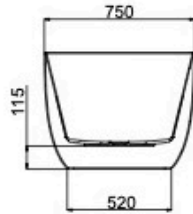

# Nora 1700mm Freestanding Bath

## Product Specifications

**Code:** NOR-FS-170-WG  
**Finish:** Warm Grey  
**Barcode:** 9339897021050  
**Primary Material:** Sanitary Grade Acrylic  
**Technical Features:** Mounting: Freestanding  
Pop-up Waste Sold Separately