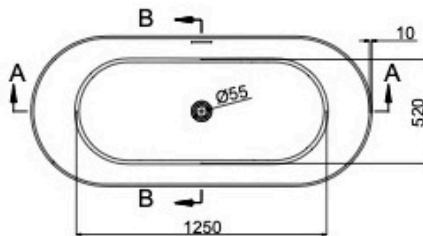

# Nora 1700mm Freestanding Bath

## Product Specifications

**Code:** NOR-FS-170-WG  
**Finish:** Warm Grey  
**Barcode:** 9339897021050  
**Primary Material:** Sanitary Grade Acrylic  
**Technical Features:** Mounting: Freestanding  
Pop-up Waste Sold Separately