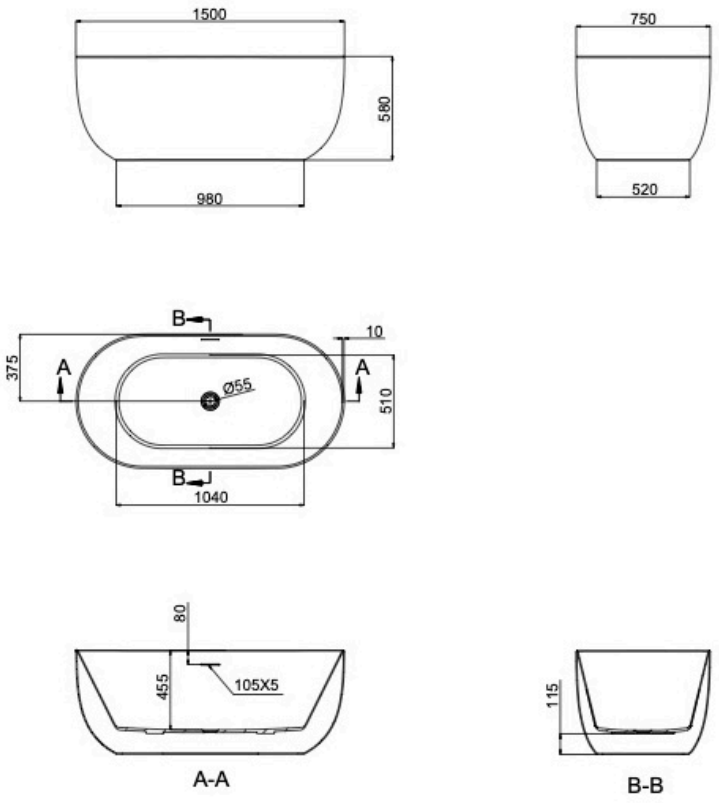

Nora 1500mm Freestanding Bath with Overflow

Product Specifications

Code: NOR-FS-OF150-OO
Finish: Outback Orange
Barcode: 9339897009935
Primary Material: Sanitary Grade Acrylic
Technical Features: Mounting: Freestanding
 Pop-up Waste Sold Separately