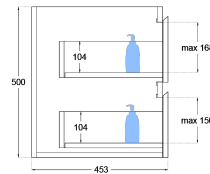

Oliver Timber Look 1200mm Wall Hung Vanity Double Bowl

Product Specifications

Code: OLI-1200-4DRW-DB-AW

Finish: Aged Walnut

Primary Material: White Melamine

Technical Features: Drawers: 4

Mounting: Wall Hung

Included: Double Bowl Vanity Stone

Special Features: Standard White Stone

Soft Close

Finger Pull

Hand Made

TOP VIEW: DRAWERS

SIDE VIEW:
DRAWER STORAGE

OLI-1200-4DRW-DB-BL
Blackened Legno
Laminate