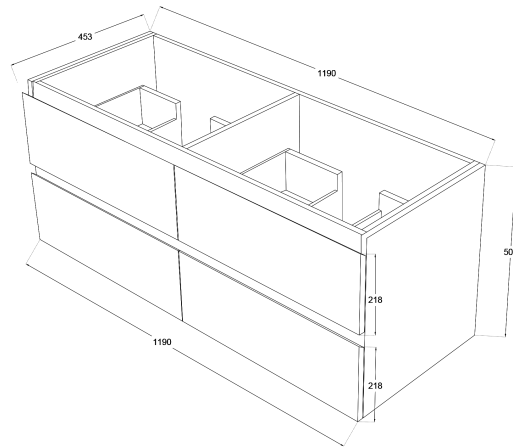

Oliver Timber Look 1200mm Wall Hung Vanity Double Bowl

Product Specifications

Code: OLI-1200-4DRW-DB-AW

Finish: Aged Walnut

Primary Material: White Melamine

Technical Features: Drawers: 4

Mounting: Wall Hung

Included: Double Bowl Vanity Stone

Special Features: Standard White Stone

Soft Close

Finger Pull

Hand Made

TOP VIEW: DRAWERS

SIDE VIEW:
DRAWER STORAGE

OLI-1200-4DRW-DB-BL
Blackened Legno
Laminate