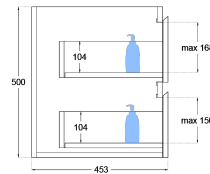

Oliver Timber Look 1200mm Wall Hung Vanity Double Bowl

Product Specifications

Code: OLI-1200-4DRW-DB-BL

Finish: Blackened Legno

Primary Material: White Melamine

Technical Features: Drawers: 4

Mounting: Wall Hung

Included: Double Bowl Vanity Stone

Special Features: Standard White Stone

Soft Close

Finger Pull

Hand Made

TOP VIEW: DRAWERS

SIDE VIEW:
DRAWER STORAGE

OLI-1200-4DRW-DB-BL
Blackened Legno
Laminate