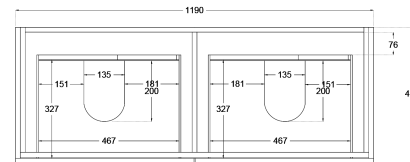

TOP VIEW: DRAWERS

SIDE VIEW:
DRAWER STORAGE