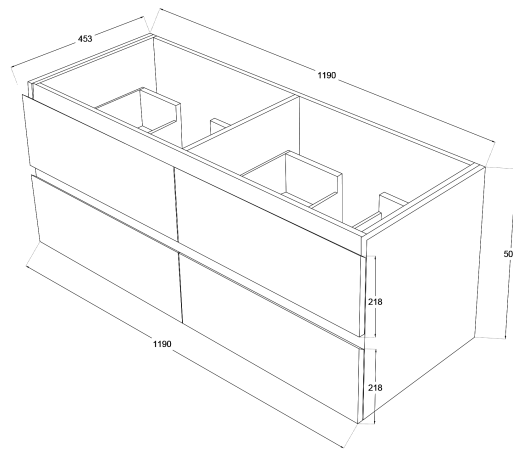

Oliver Timber Look 1200mm Wall Hung Vanity Double Bowl

Product Specifications

Code: OLI-1200-4DRW-DB-BL

Finish: Blackened Legno

Primary Material: White Melamine

Technical Features: Drawers: 4

Mounting: Wall Hung

Included: Double Bowl Vanity Stone

Special Features: Standard White Stone

Soft Close

Finger Pull

Hand Made

TOP VIEW: DRAWERS

SIDE VIEW:
DRAWER STORAGE

OLI-1200-4DRW-DB-BL
Blackened Legno
Laminate