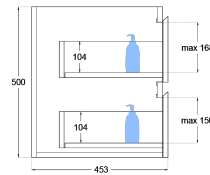

Oliver Timber Look 1200mm Wall Hung Vanity Double Bowl

Product Specifications

Code: OLI-1200-4DRW-DB-RO

Finish: Rural Oak

Primary Material: White Melamine

Technical Features: Drawers: 4

Mounting: Wall Hung

Included: Double Bowl Vanity Stone

Special Features: Standard White Stone

Soft Close

Finger Pull

Hand Made

TOP VIEW: DRAWERS

SIDE VIEW:
DRAWER STORAGE

OLI-1200-4DRW-DB-BL
Blackened Legno
Laminite

OLI-1200-4DRW-DB-AW
Aged Walnut
Laminite