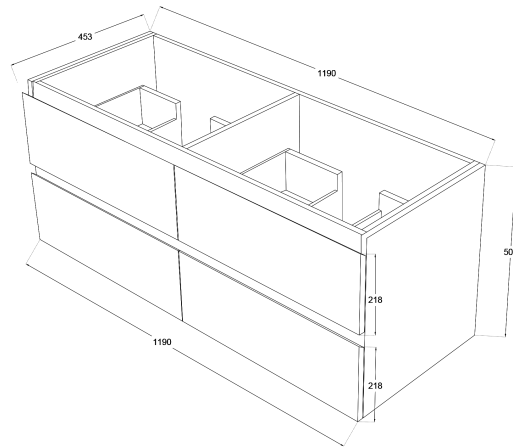

Oliver Timber Look 1200mm Wall Hung Vanity Double Bowl

Product Specifications

Code: OLI-1200-4DRW-DB-RO

Finish: Rural Oak

Primary Material: White Melamine

Technical Features: Drawers: 4

Mounting: Wall Hung

Included: Double Bowl Vanity Stone

Special Features: Standard White Stone

Soft Close

Finger Pull

Hand Made

TOP VIEW: DRAWERS

SIDE VIEW:
DRAWER STORAGE

OLI-1200-4DRW-DB-BL
Blackened Legno
Laminite

OLI-1200-4DRW-DB-AW
Aged Walnut
Laminite