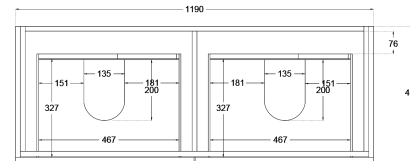

TOP VIEW: DRAWERS

SIDE VIEW:
DRAWER STORAGE