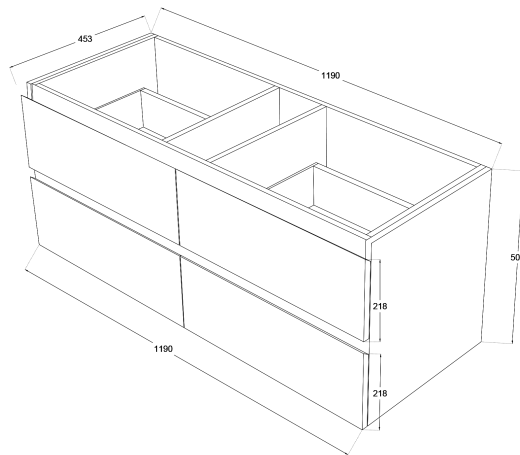

# Oliver Timber Look 1200mm Wall Hung Vanity Single Bowl

## Product Specifications

Code: OLI-1200-4DRW-SB-AW

Finish: Aged Walnut

Primary Material: White Melamine

Technical Features: Drawers: 4  
Mounting: Wall Hung  
Included: Single Bowl Vanity Stone  
Standard White Stone  
Soft Close  
Finger Pull  
Hand Made