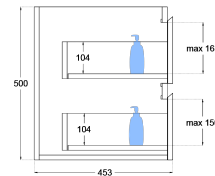

## Product Specifications

Code: OLI-1200-4DRW-SB-AW

Finish: Aged Walnut

Primary Material: White Melamine

Technical Features: Drawers: 4  
Mounting: Wall Hung  
Included: Single Bowl Vanity Stone  
Standard White Stone  
Soft Close  
Finger Pull  
Hand Made

TOP VIEW: DRAWERS

SIDE VIEW:  
DRAWER STORAGE

OLI-1200-4DRW-SB-BL  
*Blackened Legno*  
Laminat

OLI-1200-4DRW-SB-AW  
*Aged Walnut*  
Laminat

OLI-1200-4DRW-SB-RO  
*Rural Oak*  
Laminat

Experience, *the difference.*