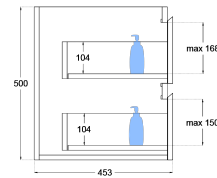

Oliver Timber Look 1200mm Wall Hung Vanity Single Bowl

Product Specifications

Code: OLI-1200-4DRW-SB-BL

Finish: Blackened Legno

Primary Material: White Melamine

Technical Features: Drawers: 4
Mounting: Wall Hung
Included: Single Bowl Vanity Stone

Special Features: Standard White Stone
Soft Close
Finger Pull
Hand Made

TOP VIEW: DRAWERS

SIDE VIEW:
DRAWER STORAGE

OLI-1200-4DRW-SB-BL
Blackened Legno
Laminate

OLI-1200-4DRW-SB-AW
Aged Walnut
Laminate

OLI-1200-4DRW-SB-RO
Rural Oak
Laminate