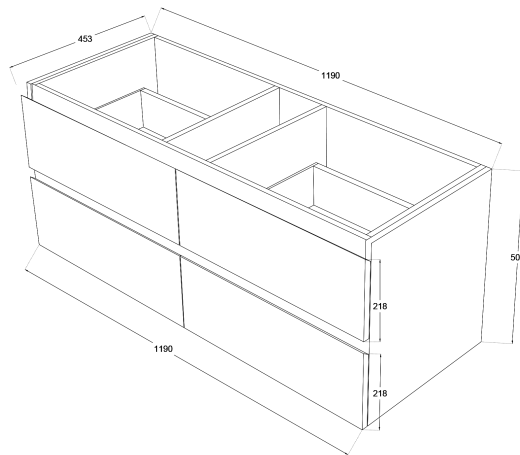

Oliver Timber Look 1200mm Wall Hung Vanity Single Bowl

Product Specifications

Code: OLI-1200-4DRW-SB-BL

Finish: Blackened Legno

Primary Material: White Melamine

Technical Features: Drawers: 4
Mounting: Wall Hung
Included: Single Bowl Vanity Stone

Special Features: Standard White Stone
Soft Close
Finger Pull
Hand Made

TOP VIEW: DRAWERS

SIDE VIEW:
DRAWER STORAGE

OLI-1200-4DRW-SB-BL
Blackened Legno
Laminate

OLI-1200-4DRW-SB-AW
Aged Walnut
Laminate

OLI-1200-4DRW-SB-RO
Rural Oak
Laminate