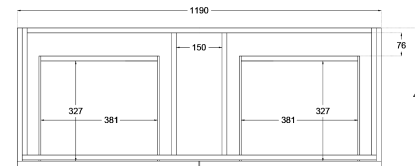

TOP VIEW: DRAWERS

SIDE VIEW:
DRAWER STORAGE