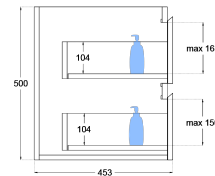

Oliver Timber Look 1200mm Wall Hung Vanity Single Bowl

Product Specifications

Code: OLI-1200-4DRW-SB-RO

Finish: Rural Oak

Primary Material: White Melamine

Technical Features: Drawers: 4
Mounting: Wall Hung
Included: Single Bowl Vanity Stone

Special Features: Standard White Stone
Soft Close
Finger Pull
Hand Made

TOP VIEW: DRAWERS

SIDE VIEW:
DRAWER STORAGE

OLI-1200-4DRW-SB-BL
Blackened Legno
Laminate

OLI-1200-4DRW-SB-AW
Aged Walnut
Laminate

OLI-1200-4DRW-SB-RO
Rural Oak
Laminate