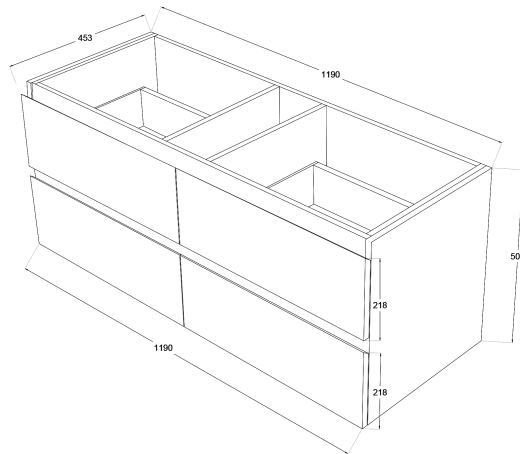

Oliver Timber Look 1200mm Wall Hung Vanity Single Bowl

Product Specifications

Code: OLI-1200-4DRW-SB-RO

Finish: Rural Oak

Primary Material: White Melamine

Technical Features: Drawers: 4
Mounting: Wall Hung
Included: Single Bowl Vanity Stone

Special Features: Standard White Stone
Soft Close
Finger Pull
Hand Made

TOP VIEW: DRAWERS

SIDE VIEW:
DRAWER STORAGE

OLI-1200-4DRW-SB-BL
Blackened Legno
Laminate

OLI-1200-4DRW-SB-AW
Aged Walnut
Laminate

OLI-1200-4DRW-SB-RO
Rural Oak
Laminate