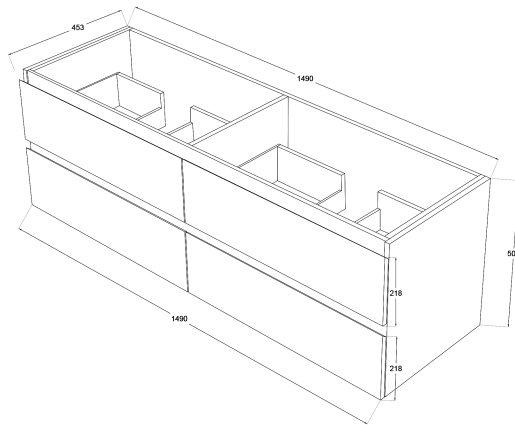

Oliver Timber Look 1500mm Wall Hung Vanity Double Bowl

Product Specifications

Code: OLI-1500-4DRW-DB-AW

Finish: Aged Walnut

Primary Material: White Melamine

Technical Features: Drawers: 4

Mounting: Wall Hung

Included: Double Bowl Vanity Stone

Special Features: Standard White Stone

Soft Close

Finger Pull

Hand Made

TOP VIEW: DRAWERS

SIDE VIEW:
DRAWER STORAGE

OLI-1500-4DRW-DB-BL
Blackened Legno
Laminite