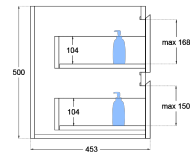

Oliver Timber Look 1500mm Wall Hung Vanity Double Bowl

Product Specifications

Code: OLI-1500-4DRW-DB-AW

Finish: Aged Walnut

Primary Material: White Melamine

Technical Features: Drawers: 4

Mounting: Wall Hung

Included: Double Bowl Vanity Stone

Special Features: Standard White Stone

Soft Close

Finger Pull

Hand Made

TOP VIEW: DRAWERS

SIDE VIEW:
DRAWER STORAGE

OLI-1500-4DRW-DB-BL
Blackened Legno
Laminite