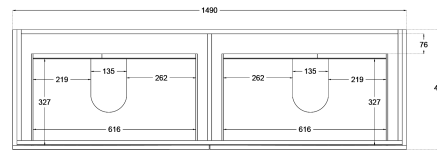

TOP VIEW: DRAWERS

SIDE VIEW:
DRAWER STORAGE