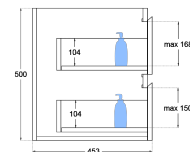

Oliver Timber Look 1500mm Wall Hung Vanity Double Bowl

Product Specifications

Code: OLI-1500-4DRW-DB-BL

Finish: Blackened Legno

Primary Material: White Melamine

Technical Features: Drawers: 4

Mounting: Wall Hung

Included: Double Bowl Vanity Stone

Special Features: Standard White Stone

Soft Close

Finger Pull

Hand Made

TOP VIEW: DRAWERS

SIDE VIEW:
DRAWER STORAGE

OLI-1500-4DRW-DB-BL
Blackened Legno
Laminate