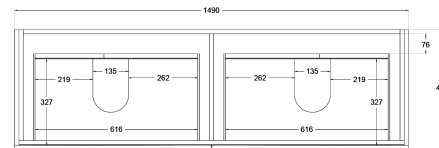

TOP VIEW: DRAWERS

SIDE VIEW:
DRAWER STORAGE