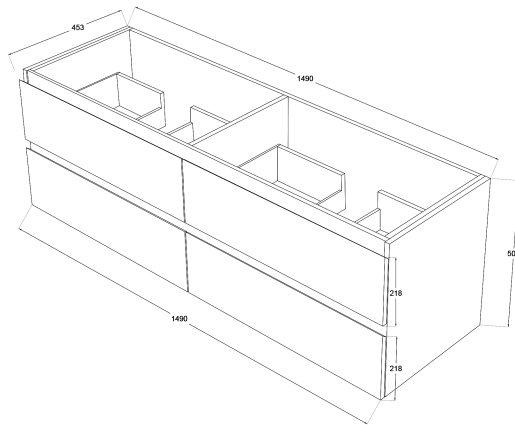

Oliver Timber Look 1500mm Wall Hung Vanity Double Bowl

Product Specifications

Code: OLI-1500-4DRW-DB-BL

Finish: Blackened Legno

Primary Material: White Melamine

Technical Features: Drawers: 4

Mounting: Wall Hung

Included: Double Bowl Vanity Stone

Special Features: Standard White Stone

Soft Close

Finger Pull

Hand Made

TOP VIEW: DRAWERS

SIDE VIEW:
DRAWER STORAGE

OLI-1500-4DRW-DB-BL
Blackened Legno
Laminate