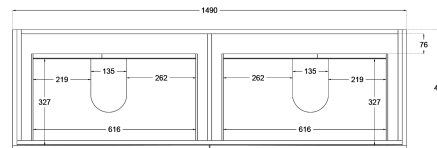

TOP VIEW: DRAWERS

SIDE VIEW:
DRAWER STORAGE