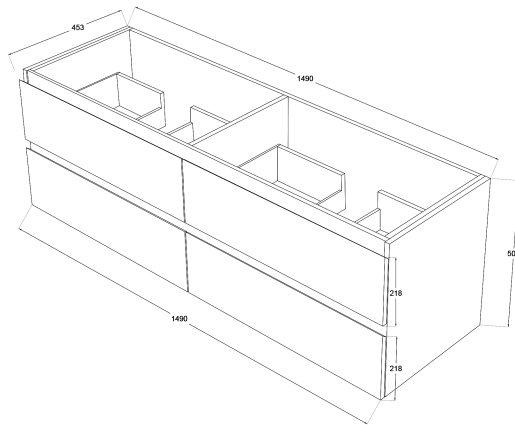

Oliver Timber Look 1500mm Wall Hung Vanity Double Bowl

Product Specifications

Code: OLI-1500-4DRW-DB-RO

Finish: Rural Oak

Primary Material: White Melamine

Technical Features: Drawers: 4

Mounting: Wall Hung

Included: Double Bowl Vanity Stone

Special Features: Standard White Stone

Soft Close

Finger Pull

Hand Made

TOP VIEW: DRAWERS

SIDE VIEW:
DRAWER STORAGE

OLI-1500-4DRW-DB-BL
Blackened Legno
Laminat

OLI-1500-4DRW-DB-AW
Aged Walnut
Laminat