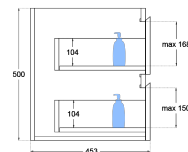

Oliver Timber Look 1500mm Wall Hung Vanity Double Bowl

Product Specifications

Code: OLI-1500-4DRW-DB-RO

Finish: Rural Oak

Primary Material: White Melamine

Technical Features: Drawers: 4

Mounting: Wall Hung

Included: Double Bowl Vanity Stone

Special Features: Standard White Stone

Soft Close

Finger Pull

Hand Made

TOP VIEW: DRAWERS

SIDE VIEW:
DRAWER STORAGE

OLI-1500-4DRW-DB-BL
Blackened Legno
Laminat

OLI-1500-4DRW-DB-AW
Aged Walnut
Laminat