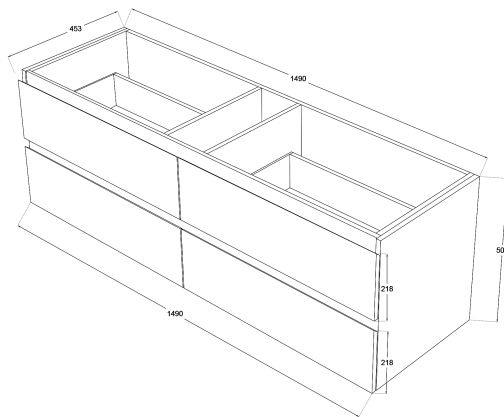

Oliver Timber Look 1500mm Wall Hung Vanity Single Bowl

Product Specifications

Code: OLI-1500-4DRW-SB-AW

Finish: Aged Walnut

Primary Material: White Melamine

Technical Features: Drawers: 4

Mounting: Wall Hung

Included: Single Bowl Vanity Stone

Special Features: Standard White Stone

Soft Close

Finger Pull

Hand Made

TOP VIEW: DRAWERS

SIDE VIEW:
DRAWER STORAGE

OLI-1500-4DRW-SB-BL
Blackened Legno
Laminat