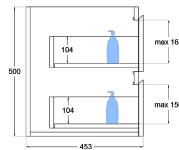

Included: Single Bowl Vanity Stone

Special Features: Standard White Stone

Soft Close

Finger Pull

Hand Made

TOP VIEW: DRAWERS

SIDE VIEW:
DRAWER STORAGE

OLI-1500-4DRW-SB-BL
Blackened Legno
Laminat