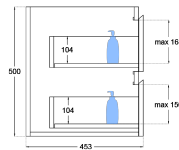

Included: Single Bowl Vanity Stone

Standard White Stone

Soft Close

Finger Pull

Hand Made

Special Features:

TOP VIEW: DRAWERS

SIDE VIEW:
DRAWER STORAGE