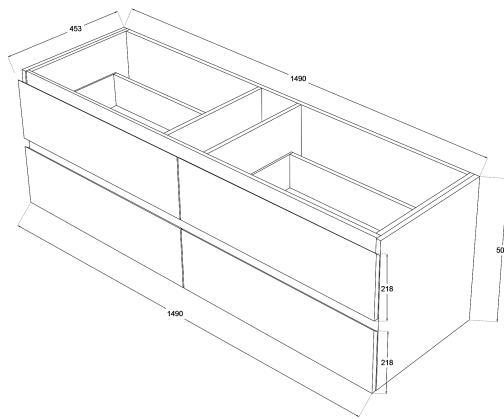

Oliver Timber Look 1500mm Wall Hung Vanity Single Bowl

Product Specifications

Code: OLI-1500-4DRW-SB-BL

Finish: Blackened Legno

Primary Material: White Melamine

Technical Features: Drawers: 4

Mounting: Wall Hung

Included: Single Bowl Vanity Stone

Standard White Stone

Soft Close

Finger Pull

Hand Made

Special Features:

TOP VIEW: DRAWERS

SIDE VIEW:
DRAWER STORAGE