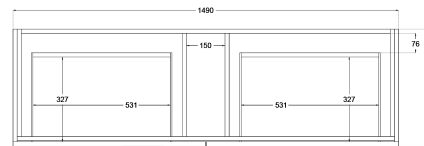

TOP VIEW: DRAWERS

SIDE VIEW:
DRAWER STORAGE