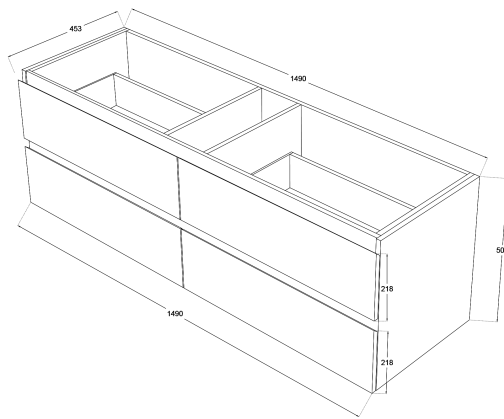

Oliver Timber Look 1500mm Wall Hung Vanity Single Bowl

Product Specifications

Code: OLI-1500-4DRW-SB-RO

Finish: Rural Oak

Primary Material: White Melamine

Technical Features: Drawers: 4

Mounting: Wall Hung

Included: Single Bowl Vanity Stone

Special Features: Standard White Stone

Soft Close

Finger Pull

Hand Made

TOP VIEW: DRAWERS

SIDE VIEW:
DRAWER STORAGE

OLI-1500-4DRW-SB-BL
Blackened Legno
Laminat

OLI-1500-4DRW-SB-AW
Aged Walnut
Laminat