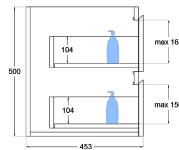

Special Features: Standard White Stone

Soft Close

Finger Pull

Hand Made

TOP VIEW: DRAWERS

SIDE VIEW:
DRAWER STORAGE

OLI-1500-4DRW-SB-BL
Blackened Legno
Laminat

OLI-1500-4DRW-SB-AW
Aged Walnut
Laminat