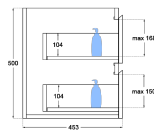

Oliver Timber Look 1800mm Wall Hung Vanity Double Bowl

Product Specifications

Code: OLI-1800-4DRW-DB-AW

Finish: Aged Walnut

Primary Material: White Melamine

Technical Features: Drawers: 4

Mounting: Wall Hung

Included: Double Bowl Vanity Stone

Special Features:

Standard White Stone

Soft Close

Finger Pull

Hand Made

TOP VIEW: DRAWERS

SIDE VIEW:
DRAWER STORAGE