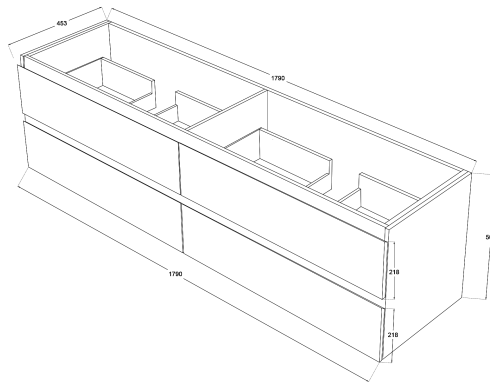

Oliver Timber Look 1800mm Wall Hung Vanity Double Bowl

Product Specifications

Code: OLI-1800-4DRW-DB-AW

Finish: Aged Walnut

Primary Material: White Melamine

Technical Features: Drawers: 4

Mounting: Wall Hung

Included: Double Bowl Vanity Stone

Special Features:

Standard White Stone

Soft Close

Finger Pull

Hand Made

TOP VIEW: DRAWERS

SIDE VIEW:
DRAWER STORAGE