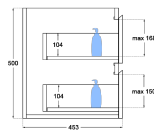

Oliver Timber Look 1800mm Wall Hung Vanity Double Bowl

Product Specifications

Code: OLI-1800-4DRW-DB-BL

Finish: Blackened Legno

Primary Material: White Melamine

Technical Features: Drawers: 4

Mounting: Wall Hung

Included: Double Bowl Vanity Stone

Special Features:

Standard White Stone

Soft Close

Finger Pull

Hand Made

TOP VIEW: DRAWERS

SIDE VIEW:
DRAWER STORAGE