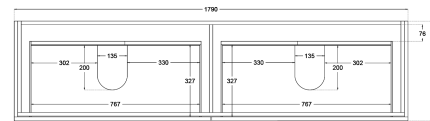

TOP VIEW: DRAWERS

SIDE VIEW:
DRAWER STORAGE

OLI-1800-4DRW-DB-BL
Blackened Legno
Laminite

OLI-1800-4DRW-DB-AW
Aged Walnut
Laminite

OLI-1800-4DRW-DB-RO
Rural Oak
Laminite

Experience, *the difference.*

LINSOL.COM.AU

☎ 1300 546 765

@ info@linsol.com.au

✉ PO Box 88, Coniston NSW 2500

All information is correct at time of writing. The actual product may vary slightly and sizes may be scaled up or down. Warranty is for domestic use only. For warranty & care information please visit linsol.com.au/warranty