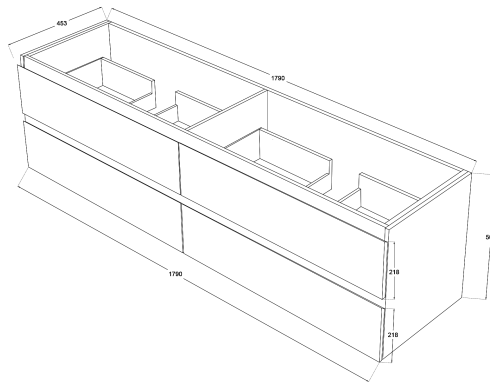

Oliver Timber Look 1800mm Wall Hung Vanity Double Bowl

Product Specifications

Code: OLI-1800-4DRW-DB-BL

Finish: Blackened Legno

Primary Material: White Melamine

Technical Features: Drawers: 4

Mounting: Wall Hung

Included: Double Bowl Vanity Stone

Special Features:

Standard White Stone

Soft Close

Finger Pull

Hand Made

TOP VIEW: DRAWERS

SIDE VIEW:
DRAWER STORAGE