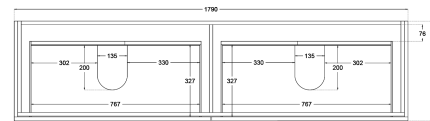

TOP VIEW: DRAWERS

SIDE VIEW:
DRAWER STORAGE

OLI-1800-4DRW-DB-BL
Blackened Legno
Laminat

OLI-1800-4DRW-DB-AW
Aged Walnut
Laminat

OLI-1800-4DRW-DB-RO
Rural Oak
Laminat

Experience, *the difference.*

LINSOL.COM.AU

☎ 1300 546 765

✉ info@linsol.com.au

✉ PO Box 88, Coniston NSW 2500

All information is correct at time of writing. The actual product may vary slightly and sizes may be scaled up or down. Warranty is for domestic use only. For warranty & care information please visit linsol.com.au/warranty