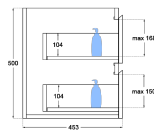

Oliver Timber Look 1800mm Wall Hung Vanity Double Bowl

Product Specifications

Code: OLI-1800-4DRW-DB-RO

Finish: Rural Oak

Primary Material: White Melamine

Technical Features: Drawers: 4

Mounting: Wall Hung

Included: Double Bowl Vanity Stone

Special Features:

Standard White Stone

Soft Close

Finger Pull

Hand Made

TOP VIEW: DRAWERS

SIDE VIEW:
DRAWER STORAGE

OLI-1800-4DRW-DB-BL
Blackened Legno
Laminat