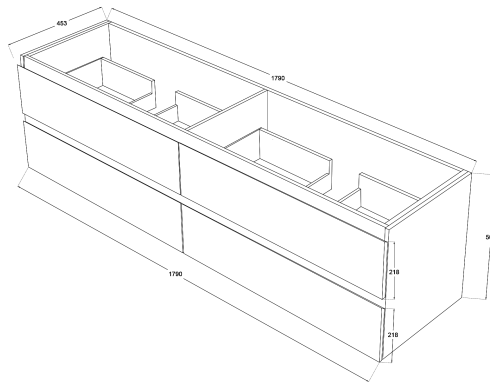

Oliver Timber Look 1800mm Wall Hung Vanity Double Bowl

Product Specifications

Code: OLI-1800-4DRW-DB-RO

Finish: Rural Oak

Primary Material: White Melamine

Technical Features: Drawers: 4

Mounting: Wall Hung

Included: Double Bowl Vanity Stone

Special Features:

Standard White Stone

Soft Close

Finger Pull

Hand Made

TOP VIEW: DRAWERS

SIDE VIEW:
DRAWER STORAGE

OLI-1800-4DRW-DB-BL
Blackened Legno
Laminat