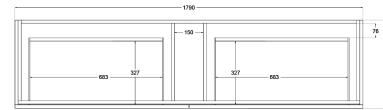

TOP VIEW: DRAWERS

SIDE VIEW:
DRAWER STORAGE

OLI-1800-4DRW-SB-BL
Blackened Legno
Laminat

OLI-1800-4DRW-SB-AW
Aged Walnut
Laminat

OLI-1800-4DRW-SB-RO
Rural Oak
Laminat

Experience, *the difference.*