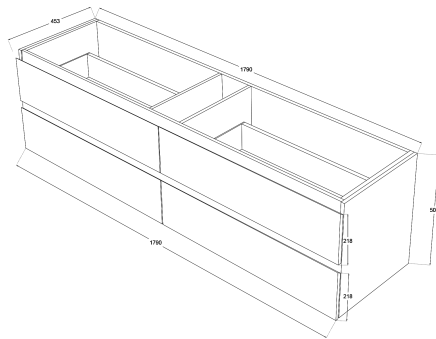

Oliver Timber Look 1800mm Wall Hung Vanity Single Bowl

Product Specifications

Code: OLI-1800-4DRW-SB-AW

Finish: Aged Walnut

Primary Material: White Melamine

Technical Features: Drawers: 4

Mounting: Wall Hung

Included: Single Bowl Vanity Stone

Special Features: Standard White Stone

Soft Close

Finger Pull

Hand Made

TOP VIEW: DRAWERS

SIDE VIEW:
DRAWER STORAGE

OLI-1800-4DRW-SB-BL
Blackened Legno
Laminat