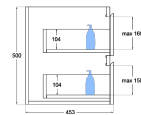

Included: Single Bowl Vanity Stone

Special Features: Standard White Stone

Soft Close

Finger Pull

Hand Made

TOP VIEW: DRAWERS

SIDE VIEW:
DRAWER STORAGE

OLI-1800-4DRW-SB-BL
Blackened Legno
Laminat