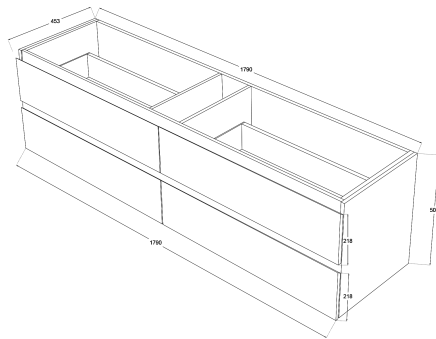

## Product Specifications

**Code:** OLI-1800-4DRW-SB-BL

**Finish:** Blackened Legno

**Primary Material:** White Melamine

**Technical Features:** Drawers: 4

Mounting: Wall Hung

Included: Single Bowl Vanity Stone

**Special Features:** Standard White Stone

Soft Close

Finger Pull

Hand Made

TOP VIEW: DRAWERS

SIDE VIEW:  
DRAWER STORAGE

**OLI-1800-4DRW-SB-BL**  
*Blackened Legno*  
Laminate

**OLI-1800-4DRW-SB-AW**  
*Aged Walnut*  
Laminate