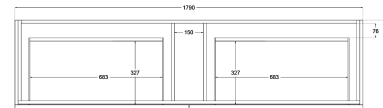

**Special Features:** Standard White Stone

Soft Close

Finger Pull

Hand Made

TOP VIEW: DRAWERS

SIDE VIEW:  
DRAWER STORAGE

**OLI-1800-4DRW-SB-BL**  
*Blackened Legno*  
Laminate

**OLI-1800-4DRW-SB-AW**  
*Aged Walnut*  
Laminate