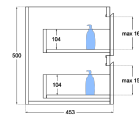

**Special Features:** Standard White Stone

Soft Close

Finger Pull

Hand Made

TOP VIEW: DRAWERS

SIDE VIEW:  
DRAWER STORAGE

**OLI-1800-4DRW-SB-BL**  
*Blackened Legno*  
Laminate

**OLI-1800-4DRW-SB-AW**  
*Aged Walnut*  
Laminate