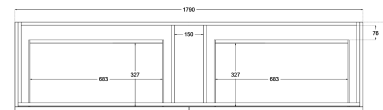

TOP VIEW: DRAWERS

SIDE VIEW: DRAWER STORAGE

OLI-1800-4DRW-SB-BL
Blackened Legno
Laminat

OLI-1800-4DRW-SB-AW
Aged Walnut
Laminat

OLI-1800-4DRW-SB-RO
Rural Oak
Laminat

Experience, *the difference.*