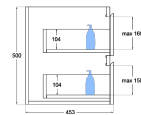

Special Features: Standard White Stone

Soft Close

Finger Pull

Hand Made

TOP VIEW: DRAWERS

SIDE VIEW: DRAWER STORAGE

OLI-1800-4DRW-SB-BL
Blackened Legno
Laminat

OLI-1800-4DRW-SB-AW
Aged Walnut
Laminat