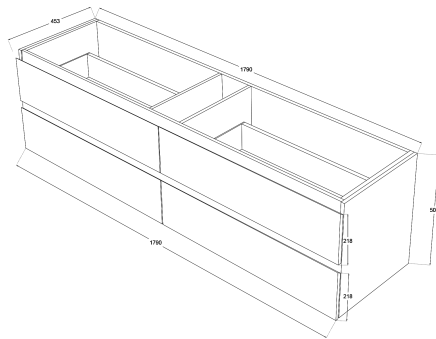

Oliver Timber Look 1800mm Wall Hung Vanity Single Bowl

Product Specifications

Code: OLI-1800-4DRW-SB-RO

Finish: Rural Oak

Primary Material: White Melamine

Technical Features: Drawers: 4

Mounting: Wall Hung

Included: Single Bowl Vanity Stone

Special Features: Standard White Stone

Soft Close

Finger Pull

Hand Made

TOP VIEW: DRAWERS

SIDE VIEW: DRAWER STORAGE

OLI-1800-4DRW-SB-BL
Blackened Legno
Laminat

OLI-1800-4DRW-SB-AW
Aged Walnut
Laminat