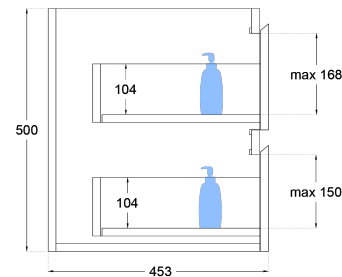

SIDE VIEW:
DRAWER STORAGE

OLI-600-2DRW-BL
Blackened Legno
Laminate

OLI-600-2DRW-AW
Aged Walnut
Laminate

OLI-600-2DRW-RO
Rural Oak
Laminate

Experience, *the difference.*

LINSOL.COM.AU

☎ 1300 546 765

@ info@linsol.com.au

✉ PO Box 88, Coniston NSW 2500

All information is correct at time of writing. The actual product may vary slightly and sizes may be scaled up or down. Warranty is for domestic use only. For warranty & care information please visit linsol.com.au/warranty