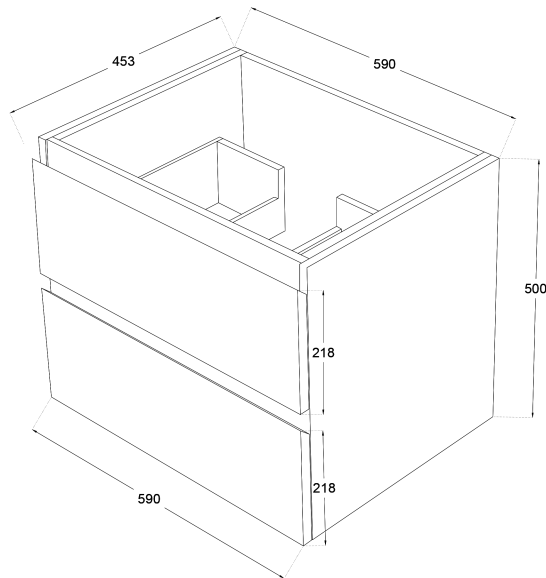

Oliver Timber Look 600mm Wall Hung Vanity

Product Specifications

Code: OLI-600-2DRW-AW
Finish: Aged Walnut
Primary Material: White Melamine
Technical Features: Drawers: 2
Mounting: Wall Hung
Included: Single Bowl Vanity St
Special Features: Standard White Stone
Soft Close
Finger Pull
Hand Made

TOP VIEW: DRAWERS

OLI-600-2DRW-BL
Blackened Legno
Laminate

OLI-600-2DRW-AW
Aged Walnut
Laminate

OLI-600-2DRW-RO
Rural Oak
Laminate

Experience, *the difference.*

LINSOL.COM.AU

☎ 1300 546 765

@ info@linsol.com.au

✉ PO Box 88, Coniston NSW 2500

All information is correct at time of writing. The actual product may vary slightly and sizes may be scaled up or down. Warranty is for domestic use only. For warranty & care information please visit linsol.com.au/warranty