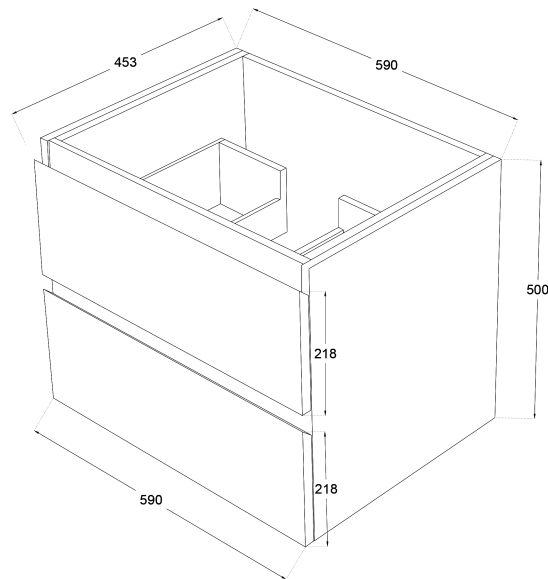

Oliver Timber Look 600mm Wall Hung Vanity

Product Specifications

Code: OLI-600-2DRW-BL
Finish: Blackened Legno
Primary Material: White Melamine
Technical Features: Drawers: 2
Mounting: Wall Hung
Included: Single Bowl Vanity St
Special Features: Standard White Stone
Soft Close
Finger Pull
Hand Made