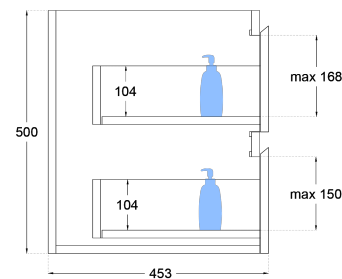

SIDE VIEW:
DRAWER STORAGE

OLI-600-2DRW-BL
Blackened Legno
Laminate

OLI-600-2DRW-AW
Aged Walnut
Laminate

OLI-600-2DRW-RO
Rural Oak
Laminate

Experience, *the difference.*

LINSOL.COM.AU

☎ 1300 546 765

@ info@linsol.com.au

✉ PO Box 88, Coniston NSW 2500

All information is correct at time of writing. The actual product may vary slightly and sizes may be scaled up or down. Warranty is for domestic use only. For warranty & care information please visit linsol.com.au/warranty