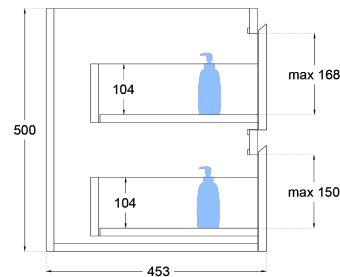

SIDE VIEW:
DRAWER STORAGE

OLI-600-2DRW-BL
Blackened Legno
Laminate

OLI-600-2DRW-AW
Aged Walnut
Laminate

OLI-600-2DRW-RO
Rural Oak
Laminate

Experience, *the difference.*

LINSOL.COM.AU

☎ 1300 546 765

@ info@linsol.com.au

✉ PO Box 88, Coniston NSW 2500

All information is correct at time of writing. The actual product may vary slightly and sizes may be scaled up or down. Warranty is for domestic use only. For warranty & care information please visit linsol.com.au/warranty