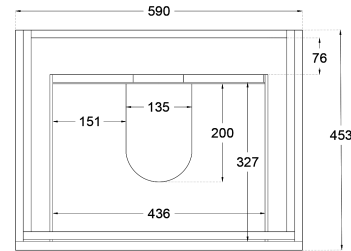

TOP VIEW: DRAWERS