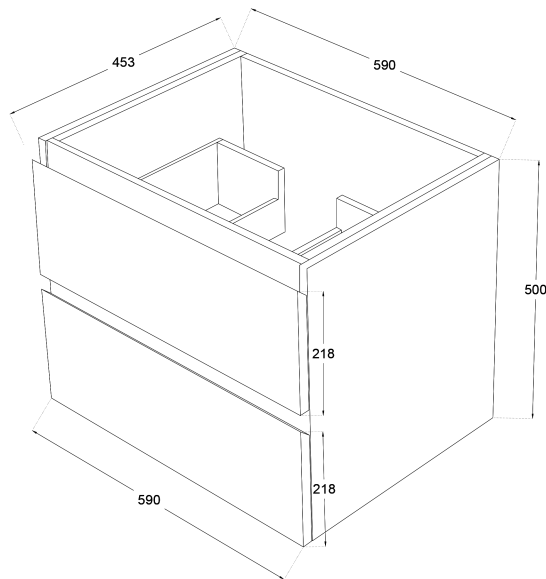

Oliver Timber Look 600mm Wall Hung Vanity

Product Specifications

Code: OLI-600-2DRW-RO
Finish: Rural Oak
Primary Material: White Melamine
Technical Features: Drawers: 2
Mounting: Wall Hung
Included: Single Bowl Vanity St
Special Features: Standard White Stone
Soft Close
Finger Pull
Hand Made

TOP VIEW: DRAWERS

OLI-600-2DRW-BL
Blackened Legno
Laminate

OLI-600-2DRW-AW
Aged Walnut
Laminate

OLI-600-2DRW-RO
Rural Oak
Laminate

Experience, *the difference.*

LINSOL.COM.AU

☎ 1300 546 765

@ info@linsol.com.au

✉ PO Box 88, Coniston NSW 2500

All information is correct at time of writing. The actual product may vary slightly and sizes may be scaled up or down. Warranty is for domestic use only. For warranty & care information please visit linsol.com.au/warranty