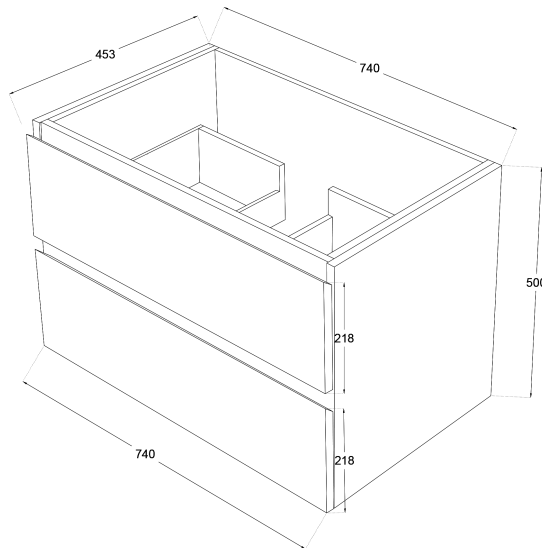

Oliver Timber Look 750mm Wall Hung Vanity

Product Specifications

Code: OLI-750-2DRW-AW
Finish: Aged Walnut
Primary Material: White Melamine
Technical Features: Drawers: 2
Mounting: Wall Hung
Included: Single Bowl Vanity Stone
Special Features: Standard White Stone
Soft Close
Finger Pull
Hand Made

TOP VIEW: DRAWERS

OLI-750-2DRW-BL
Blackened Legno
Laminate

OLI-750-2DRW-AW
Aged Walnut
Laminate

OLI-750-2DRW-RO
Rural Oak
Laminate

Experience, the difference.

LINSOL.COM.AU

☎ 1300 546 765

@ info@linsol.com.au

✉ PO Box 88, Coniston NSW 2500

All information is correct at time of writing. The actual product may vary slightly and sizes may be scaled up or down. Warranty is for domestic use only. For warranty & care information please visit linsol.com.au/warranty