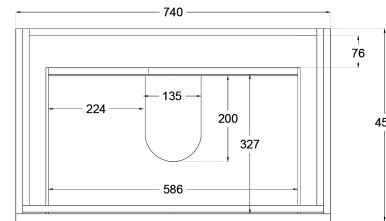

TOP VIEW: DRAWERS