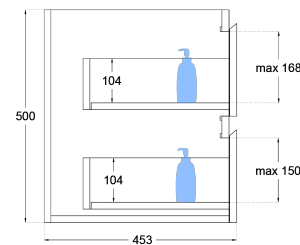

SIDE VIEW:
DRAWER STORAGE

OLI-750-2DRW-BL
Blackened Legno
Laminate

OLI-750-2DRW-AW
Aged Walnut
Laminate

OLI-750-2DRW-RO
Rural Oak
Laminate

Experience, the difference.

LINSOL.COM.AU

☎ 1300 546 765

@ info@linsol.com.au

✉ PO Box 88, Coniston NSW 2500

All information is correct at time of writing. The actual product may vary slightly and sizes may be scaled up or down. Warranty is for domestic use only. For warranty & care information please visit linsol.com.au/warranty