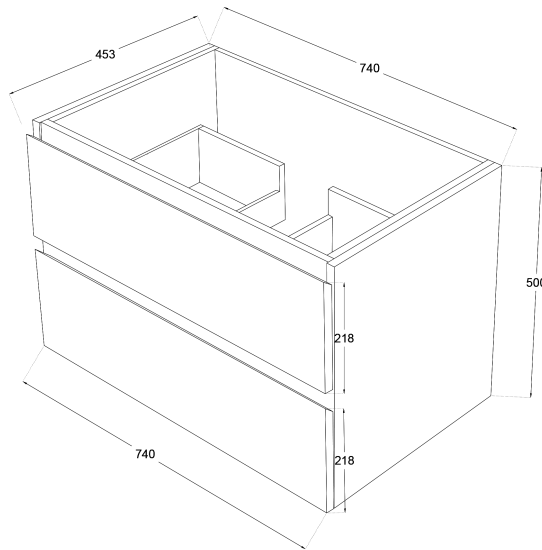

Oliver Timber Look 750mm Wall Hung Vanity

Product Specifications

1. **Code:** OLI-750-2DRW-BL
2. **Finish:** Blackened Legno
3. **Primary Material:** White Melamine
4. **Technical Features:** Drawers: 2
   Mounting: Wall Hung
   Included: Single Bowl Vanity Stone
5. **Special Features:** Standard White Stone
   Soft Close
   Finger Pull
   Hand Made

TOP VIEW: DRAWERS

OLI-750-2DRW-BL
Blackened Legno
Laminate

OLI-750-2DRW-AW
Aged Walnut
Laminate

OLI-750-2DRW-RO
Rural Oak
Laminate

Experience, the difference.

LINSOL.COM.AU

☎ 1300 546 765

@ info@linsol.com.au

✉ PO Box 88, Coniston NSW 2500

All information is correct at time of writing. The actual product may vary slightly and sizes may be scaled up or down. Warranty is for domestic use only. For warranty & care information please visit linsol.com.au/warranty