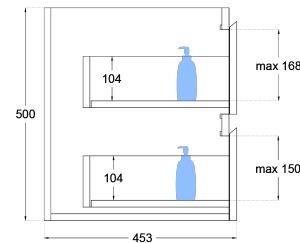

SIDE VIEW:
DRAWER STORAGE

OLI-750-2DRW-BL
Blackened Legno
Laminate

OLI-750-2DRW-AW
Aged Walnut
Laminate

OLI-750-2DRW-RO
Rural Oak
Laminate

Experience, the difference.

LINSOL.COM.AU

☎ 1300 546 765

@ info@linsol.com.au

✉ PO Box 88, Coniston NSW 2500

All information is correct at time of writing. The actual product may vary slightly and sizes may be scaled up or down. Warranty is for domestic use only. For warranty & care information please visit linsol.com.au/warranty