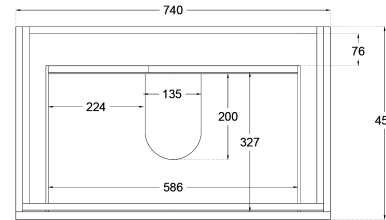

TOP VIEW: DRAWERS