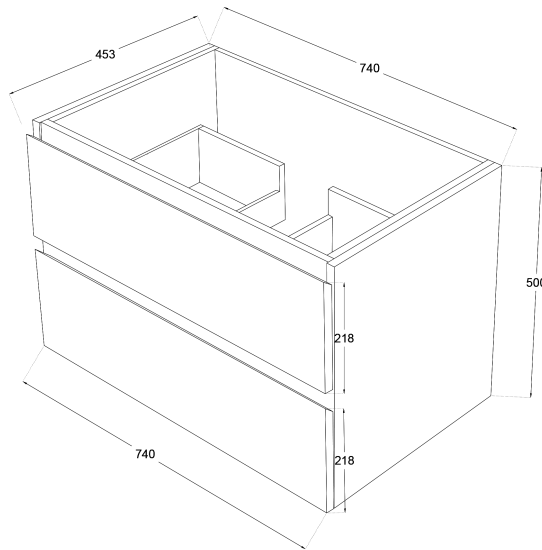

Oliver Timber Look 750mm Wall Hung Vanity

Product Specifications

Code: OLI-750-2DRW-RO
Finish: Rural Oak
Primary Material: White Melamine
Technical Features: Drawers: 2
Mounting: Wall Hung
Included: Single Bowl Vanity Stone
Special Features: Standard White Stone
Soft Close
Finger Pull
Hand Made

TOP VIEW: DRAWERS

OLI-750-2DRW-BL
Blackened Legno
Laminate

OLI-750-2DRW-AW
Aged Walnut
Laminate

OLI-750-2DRW-RO
Rural Oak
Laminate

Experience, *the difference.*

LINSOL.COM.AU

☎ 1300 546 765

@ info@linsol.com.au

✉ PO Box 88, Coniston NSW 2500

All information is correct at time of writing. The actual product may vary slightly and sizes may be scaled up or down. Warranty is for domestic use only. For warranty & care information please visit linsol.com.au/warranty