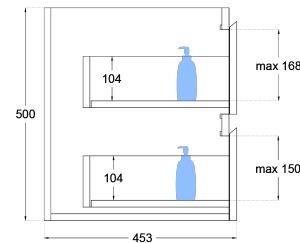

SIDE VIEW:
DRAWER STORAGE

OLI-750-2DRW-BL
Blackened Legno
Laminate

OLI-750-2DRW-AW
Aged Walnut
Laminate

OLI-750-2DRW-RO
Rural Oak
Laminate

Experience, *the difference.*

LINSOL.COM.AU

☎ 1300 546 765

@ info@linsol.com.au

✉ PO Box 88, Coniston NSW 2500

All information is correct at time of writing. The actual product may vary slightly and sizes may be scaled up or down. Warranty is for domestic use only. For warranty & care information please visit linsol.com.au/warranty