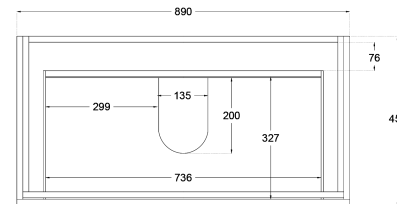

Oliver Timber Look 900mm Wall Hung Vanity

Product Specifications

Code: OLI-900-2DRW-AW

Finish: Aged Walnut

Primary Material: White Melamine

Technical Features: Drawers: 2

Mounting: Wall Hung

Included: Single Bowl Vanity Stone

Standard White Stone

Soft Close

Finger Pull

Hand Made

TOP VIEW: DRAWERS

SIDE VIEW:
DRAWER STORAGE

OLI-900-2DRW-BL
Blackened Legno
Laminate

OLI-900-2DRW-AW
Aged Walnut
Laminate