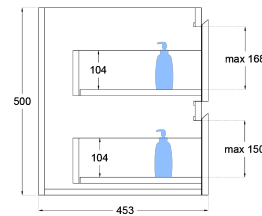

Oliver Timber Look 900mm Wall Hung Vanity

Product Specifications

Code: OLI-900-2DRW-AW

Finish: Aged Walnut

Primary Material: White Melamine

Technical Features: Drawers: 2

Mounting: Wall Hung

Included: Single Bowl Vanity Stone

Standard White Stone

Soft Close

Finger Pull

Hand Made

TOP VIEW: DRAWERS

SIDE VIEW:
DRAWER STORAGE

OLI-900-2DRW-BL
Blackened Legno
Laminate

OLI-900-2DRW-AW
Aged Walnut
Laminate