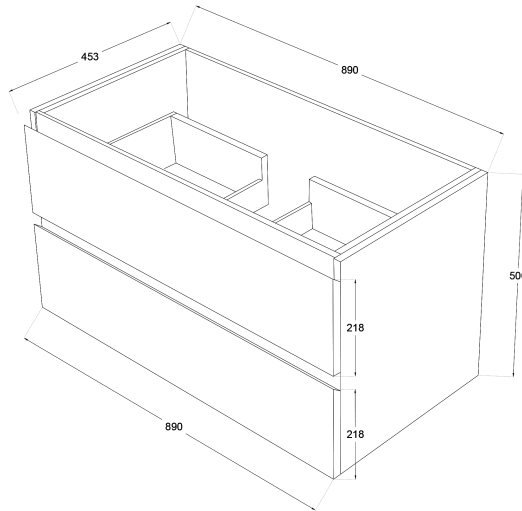

Oliver Timber Look 900mm Wall Hung Vanity

Product Specifications

Code: OLI-900-2DRW-AW

Finish: Aged Walnut

Primary Material: White Melamine

Technical Features: Drawers: 2

Mounting: Wall Hung

Included: Single Bowl Vanity Stone

Standard White Stone

Soft Close

Finger Pull

Hand Made

TOP VIEW: DRAWERS

SIDE VIEW:
DRAWER STORAGE

OLI-900-2DRW-BL
Blackened Legno
Laminate

OLI-900-2DRW-AW
Aged Walnut
Laminate