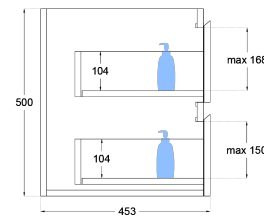

## Product Specifications

Code: OLI-900-2DRW-BL

Finish: Blackened Legno

Primary Material: White Melamine

Technical Features: Drawers: 2  
Mounting: Wall Hung  
Included: Single Bowl Vanity Stone  
Standard White Stone  
Soft Close  
Finger Pull  
Hand Made

OLI-900-2DRW-BL  
Blackened Legno  
Laminate

OLI-900-2DRW-AW  
Aged Walnut  
Laminate

OLI-900-2DRW-RO  
Rural Oak  
Laminate

TOP VIEW: DRAWERS

SIDE VIEW:  
DRAWER STORAGE

Experience, *the difference.*

LINSOL.COM.AU