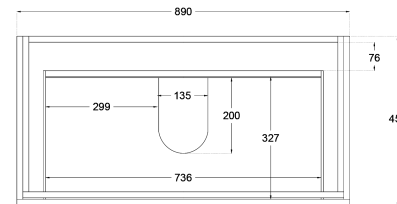

OLI-900-2DRW-BL  
Blackened Legno  
Laminate

OLI-900-2DRW-AW  
Aged Walnut  
Laminate

OLI-900-2DRW-RO  
Rural Oak  
Laminate

TOP VIEW: DRAWERS

SIDE VIEW:  
DRAWER STORAGE

Experience, *the difference.*

LINSOL.COM.AU