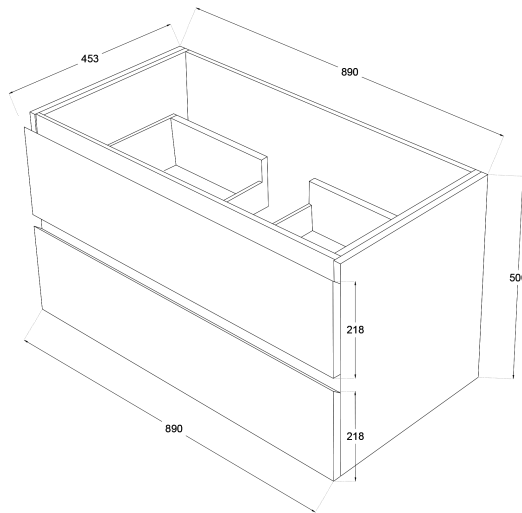

## Product Specifications

Code: OLI-900-2DRW-BL

Finish: Blackened Legno

Primary Material: White Melamine

Technical Features: Drawers: 2  
Mounting: Wall Hung  
Included: Single Bowl Vanity Stone  
Standard White Stone  
Soft Close  
Finger Pull  
Hand Made

OLI-900-2DRW-BL  
Blackened Legno  
Laminate

OLI-900-2DRW-AW  
Aged Walnut  
Laminate

OLI-900-2DRW-RO  
Rural Oak  
Laminate

TOP VIEW: DRAWERS

SIDE VIEW:  
DRAWER STORAGE

Experience, *the difference.*

LINSOL.COM.AU