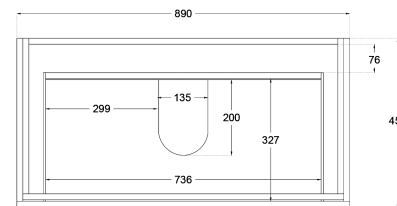

Oliver Timber Look 900mm Wall Hung Vanity

Product Specifications

Code: OLI-900-2DRW-RO

Finish: Rural Oak

Primary Material: White Melamine

Technical Features: Drawers: 2

Mounting: Wall Hung

Included: Single Bowl Vanity Stone

Standard White Stone

Soft Close

Finger Pull

Hand Made

Special Features:

TOP VIEW: DRAWERS

SIDE VIEW:
DRAWER STORAGE

OLI-900-2DRW-BL
Blackened Legno
Laminate