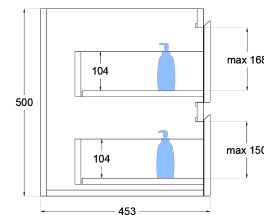

Oliver Timber Look 900mm Wall Hung Vanity

Product Specifications

Code: OLI-900-2DRW-RO

Finish: Rural Oak

Primary Material: White Melamine

Technical Features: Drawers: 2

Mounting: Wall Hung

Included: Single Bowl Vanity Stone

Standard White Stone

Soft Close

Finger Pull

Hand Made

Special Features:

TOP VIEW: DRAWERS

SIDE VIEW:
DRAWER STORAGE

OLI-900-2DRW-BL
Blackened Legno
Laminate