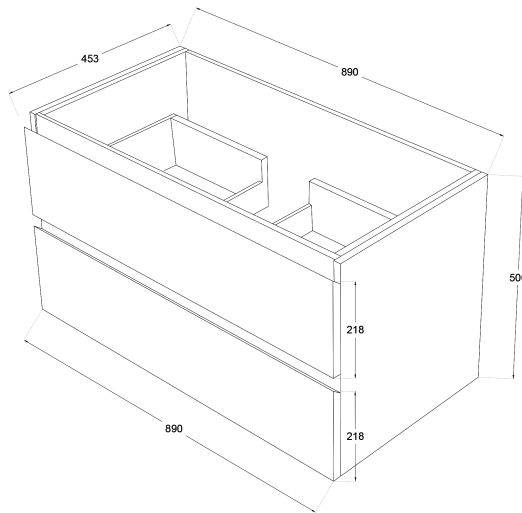

Oliver Timber Look 900mm Wall Hung Vanity

Product Specifications

Code: OLI-900-2DRW-RO

Finish: Rural Oak

Primary Material: White Melamine

Technical Features: Drawers: 2

Mounting: Wall Hung

Included: Single Bowl Vanity Stone

Standard White Stone

Soft Close

Finger Pull

Hand Made

Special Features:

TOP VIEW: DRAWERS

SIDE VIEW:
DRAWER STORAGE

OLI-900-2DRW-BL
Blackened Legno
Laminate