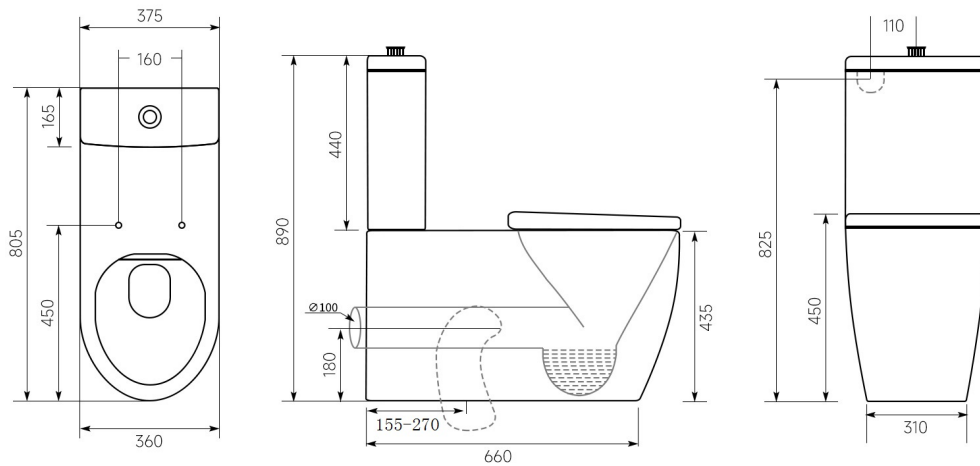

Opale Rimless Back to Wall Care Toilet Suite with Backrest

Product Specifications

Code:	OPA-01-BTW
Finish:	Gloss White
Barcode:	9339897019002
WELS Star:	4 Star
WELS Rating:	3.3L/Min
Primary Material:	Vitreous China
Technical Features:	Included: S-Trap P-Trap: 180mm S-Trap: 155-270mm (included)