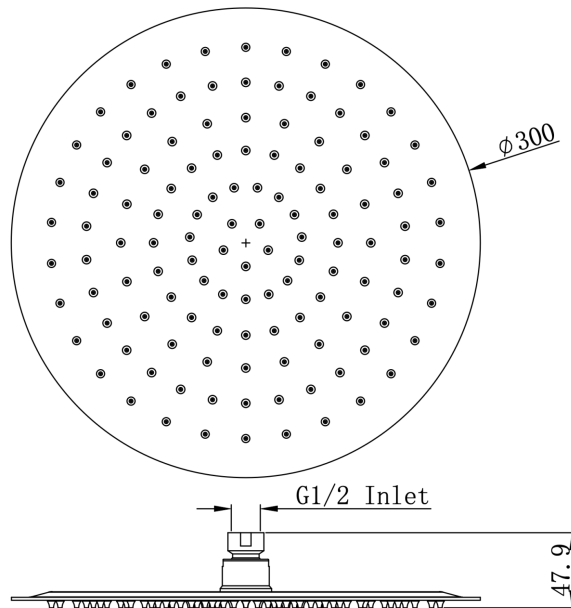

Oro 300mm Round Head

Product Specifications

Code: ORO-300R-CH
Finish: Chrome
Barcode: 9339897030731
WELS Star: 3 Star
WELS Rating: 9L/Min
Primary Material: 304 Stainless Steel

ORO-300R-MB
Matte Black
Electroplate

ORO-300R-GM
Gunmetal
PVD

ORO-300R-CH
Chrome
Electroplate

ORO-300R-BN
Brushed Nickel
Raw Brush

ORO-300R-BB
Brushed Brass
PVD

ORO-300R-AB
Aged Bronze
PVD

Experience, *the difference.*

LINSOL.COM.AU

☎ 1300 546 765