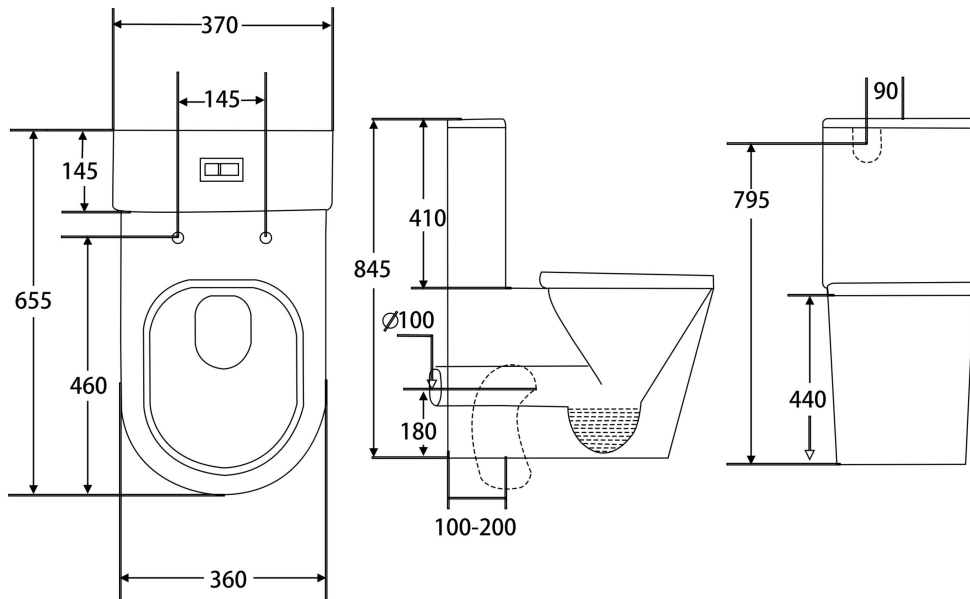

Quay Back to Wall Toilet Suite

Product Specifications

Code:	QUA-01-BTW
Finish:	Gloss White
Barcode:	9339897021852
WELS Star:	4 Star
WELS Rating:	3.2L/Min
Primary Material:	Vitreous China
Technical Features:	Included: S-Trap P-Trap: 180mm S-Trap: ___-___mm