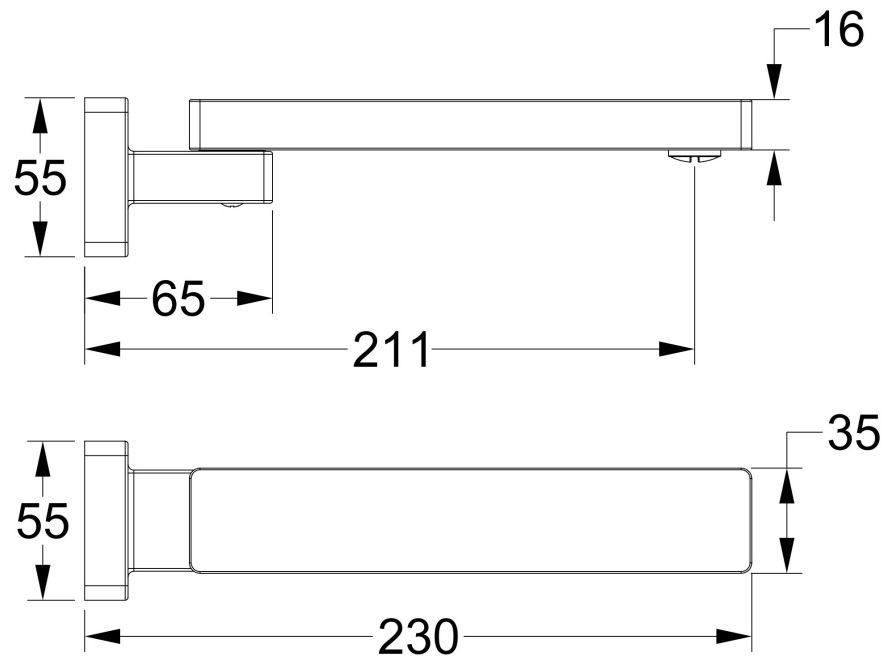

Quadra Swivel Wall Bath Spout

Product Specifications

Code: QUA-25W-BN
Finish: Brushed Nickel
Barcode: 9339897011068
Primary Material: 304 Stainless Steel
Special Features: Push to Fit Adapter

QUA-25W-GM
Gunmetal
PVD

QUA-25W-BB
Brushed Brass
PVD

QUA-25W-BN
Brushed Nickel
Raw Brush

QUA-25W-MB
Matte Black
Electroplate

QUA-25W-CH
Chrome
Electroplate

Experience, *the difference.*

LINSOL.COM.AU

☎ 1300 546 765

✉ info@linsol.com.au