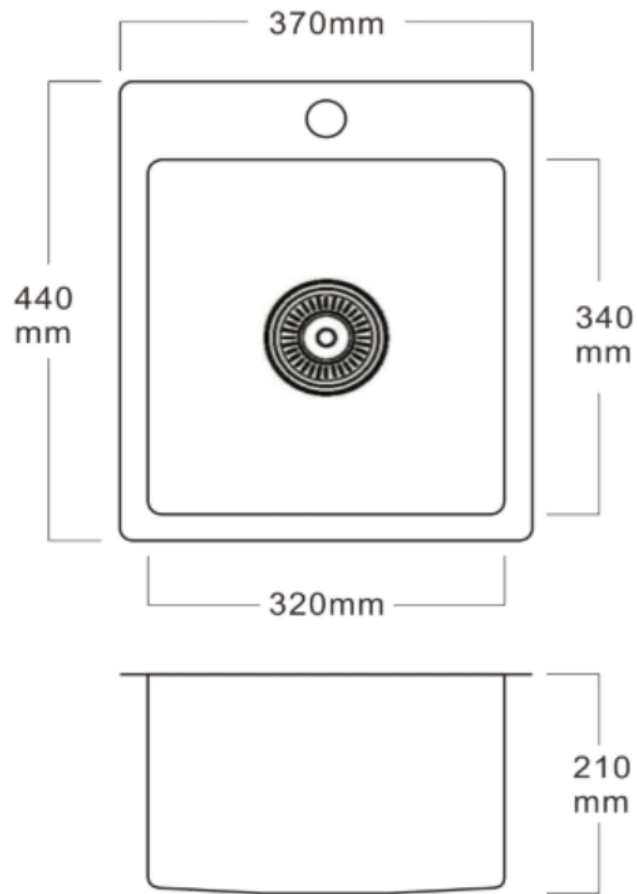

# Quadra 370mm Single Bowl Sink with Tap Landing

## Product Specifications

Code:	QUA-37SB-TL-UI
Finish:	Brushed Stainless
Barcode:	9339897026260
Primary Material:	304 Stainless Steel
Technical Features:	Mounting: Drop-in Included: Basket Waste Drop-In Cut Out: ___mm x ___mm