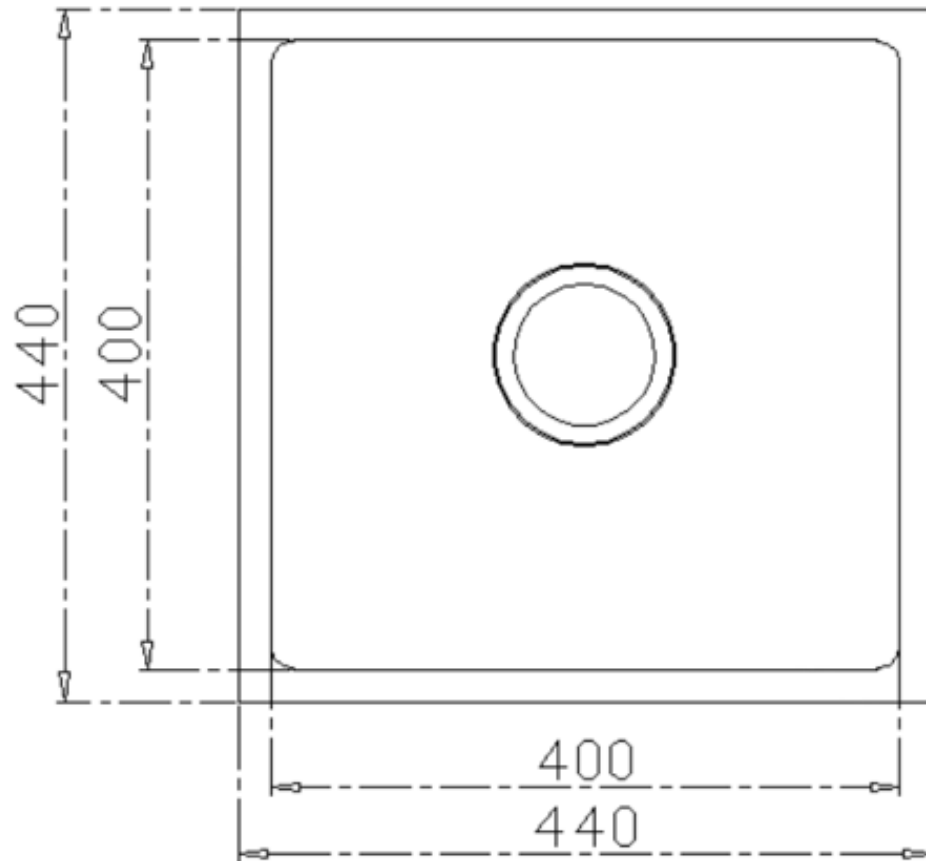

Quadra 440mm Single Bowl Sink

Product Specifications

Code:	QUA-44SB-UI
Finish:	Brushed Stainless
Barcode:	9339897026130
Primary Material:	304 Stainless Steel
Technical Features:	Mounting: Drop-in Mounting: Undermount Included: Basket Waste Drop-In Cut Out: 405mm x 405mm Undermount Cut Out: <395mm x <395mm