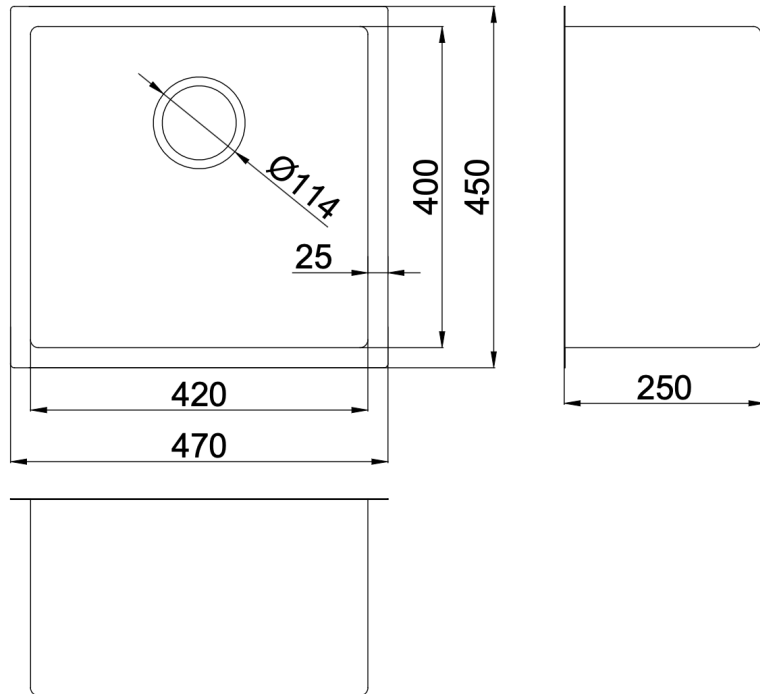

Quadra 470mm Single Bowl Sink

Product Specifications

Code:	QUA-47SB-UI
Finish:	Brushed Stainless
Barcode:	9339897020817
Primary Material:	304 Stainless Steel
Technical Features:	Mounting: Drop-in Mounting: Undermount Included: Basket Waste Drop-In Cut Out: 425mm x 405mm Undermount Cut Out: <415mm x <395mm