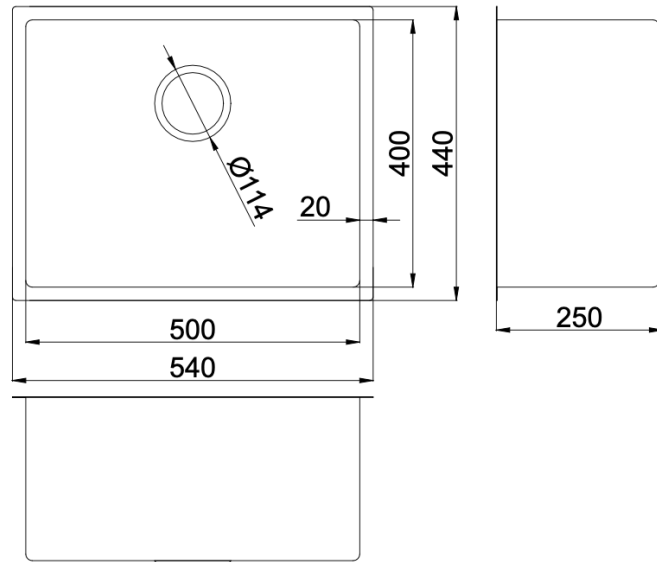

Quadra 540mm Single Bowl Sink

Product Specifications

Code: QUA-54SB-UI
Finish: Brushed Stainless
Barcode: 9339897026147
Primary Material: 304 Stainless Steel
Technical Features: Mounting: Drop-in
Mounting: Undermount
Included: Basket Waste
Drop-In Cut Out: 505mm x 405mm
Undermount Cut Out: <495mm x <395mm