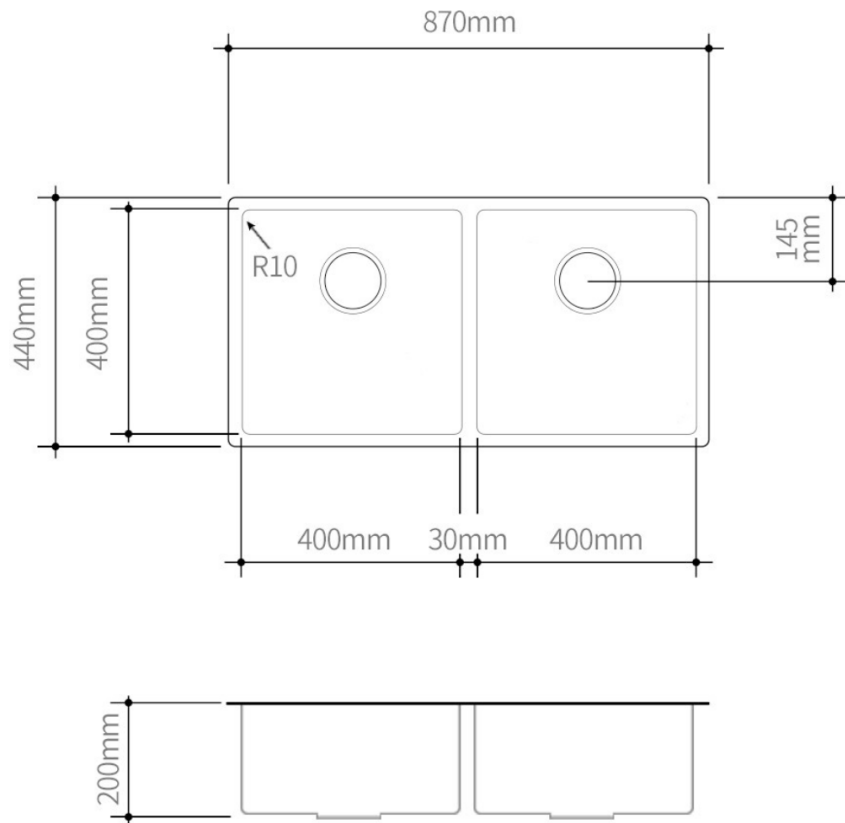

Quadra 870mm Double Bowl Sink

Product Specifications

Code: QUA-87DB-UI

Finish: Brushed Stainless

Barcode: 9339897022071

Primary Material: 304 Stainless Steel

Technical Features: Mounting: Drop-in
Mounting: Undermount
Included: Basket Waste
Drop-In Cut Out: 835mm x 405mm
Undermount Cut Out: <825mm x <395mm