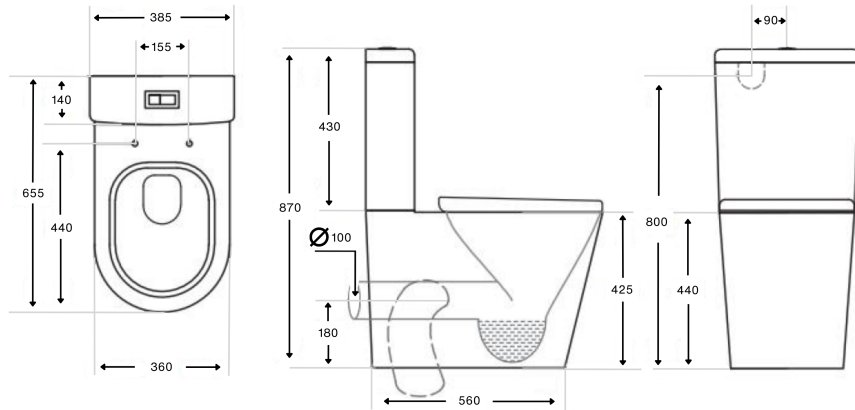

Quay S2 Back to Wall Rimless Toilet Suite

Product Specifications

Code:	QUA-S2-01-BTW-MB
Finish:	Matte Black
Barcode:	9339897008792
WELS Star:	4 Star
WELS Rating:	3.5L/Min
WELS Reg:	L08477
Primary Material:	Vitreous China
Technical Features:	Inlet Position: Top (default) & Bottom Included: S-Trap P-Trap: 180mm S-Trap: 100-165mm (included) R&T Internals
Special Features:	Rimless Flushing Technology Soft Close Spare Parts Available