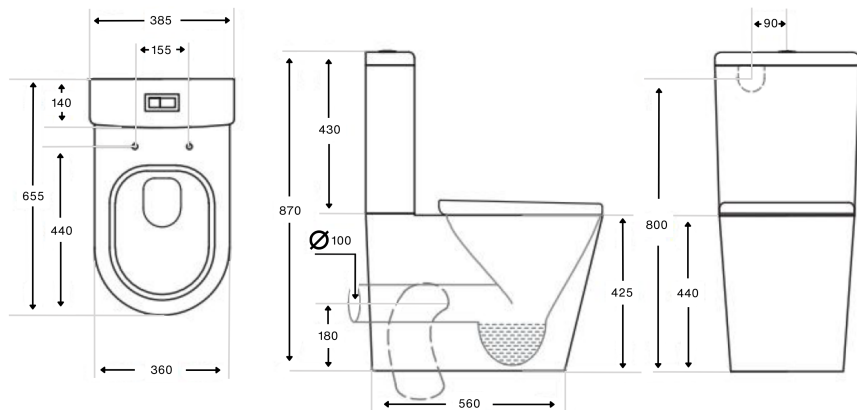

Quay S2 Back to Wall Rimless Toilet Suite

Product Specifications

Code:	QUA-S2-01-BTW-MW
Finish:	Matte White
Barcode:	9339897008822
WELS Star:	4 Star
WELS Rating:	3.5L/Min
WELS Reg:	L08477
Primary Material:	Vitreous China
Technical Features:	Inlet Position: Top (default) & Bottom Included: S-Trap P-Trap: 180mm S-Trap: 100-165mm (included) R&T Internals
Special Features:	Rimless Flushing Technology Soft Close Spare Parts Available