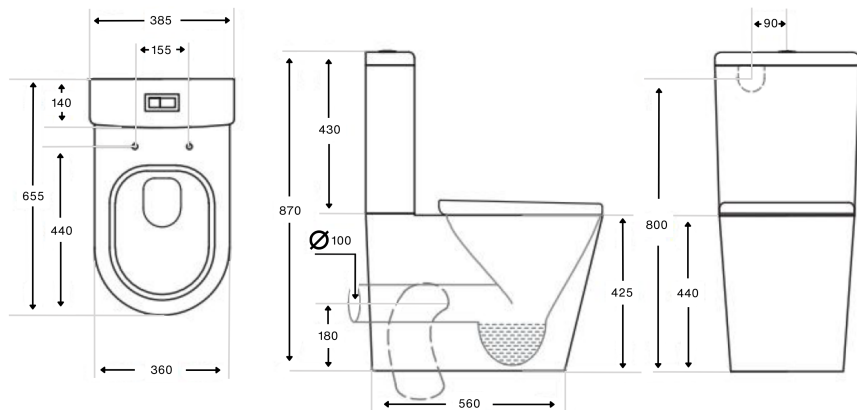

Quay S2 Back to Wall Rimless Toilet Suite

Product Specifications

Code:	QUA-S2-01-BTW
Finish:	Chrome
Barcode:	9339897022002
WELS Star:	4 Star
WELS Rating:	3.5L/Min
WELS Reg:	L08477
Primary Material:	Vitreous China
Technical Features:	Inlet Position: Top (default) & Bottom Included: S-Trap P-Trap: 180mm S-Trap: 100-165mm (included) R&T Internals
Special Features:	Rimless Flushing Technology Soft Close Spare Parts Available