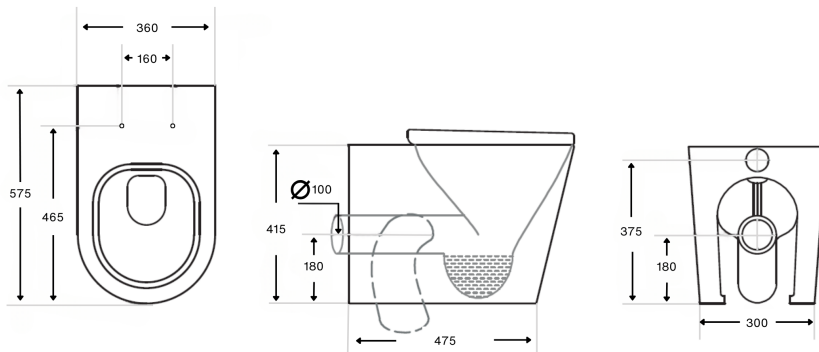

Quay S2 Rimless Wall Face Pan

Product Specifications

Code:	QUA-S2-02-WF
Finish:	Chrome
Barcode:	9339897022040
WELS Star:	4 Star
WELS Rating:	3.3L/Min
Primary Material:	Vitreous China
Technical Features:	Included: S-Trap P-Trap: 180mm S-Trap: 100-135mm (included)
Special Features:	Rimless Flushing Technology Soft Close Spare Parts Available