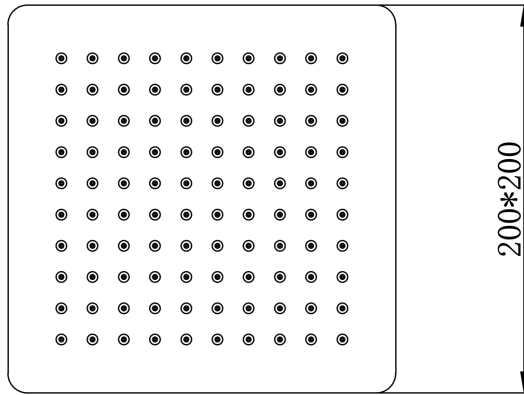

# Scala 200mm Square Head

## Product Specifications

Code:	SCA-200S-BB
Finish:	Brushed Brass
Barcode:	9339897030892
WELS Star:	4 Star
WELS Rating:	7L/Min
Primary Material:	304 Stainless Steel

SCA-200S-MB  
Matte Black  
Electroplate