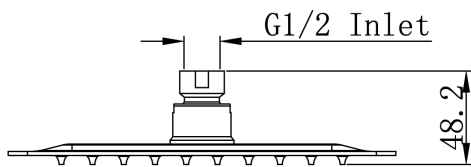

# Scala 200mm Square Head

## Product Specifications

Code:	SCA-200S-BB
Finish:	Brushed Brass
Barcode:	9339897030892
WELS Star:	4 Star
WELS Rating:	7L/Min
Primary Material:	304 Stainless Steel

SCA-200S-MB  
Matte Black  
Electroplate