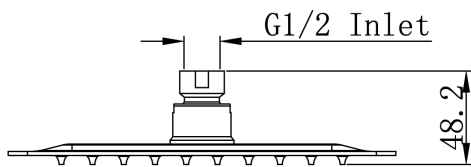

Scala 200mm Square Head

Product Specifications

Code: SCA-200S-BN
Finish: Brushed Nickel
Barcode: 9339897030908
WELS Star: 4 Star
WELS Rating: 7L/Min
Primary Material: 304 Stainless Steel

● SCA-200S-MB
Matte Black
Electroplate