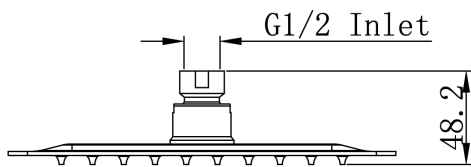

Scala 200mm Square Head

Product Specifications

Code: SCA-200S-CH
Finish: Chrome
Barcode: 9339897030915
WELS Star: 4 Star
WELS Rating: 7L/Min
Primary Material: 304 Stainless Steel

SCA-200S-MB
Matte Black
Electroplate